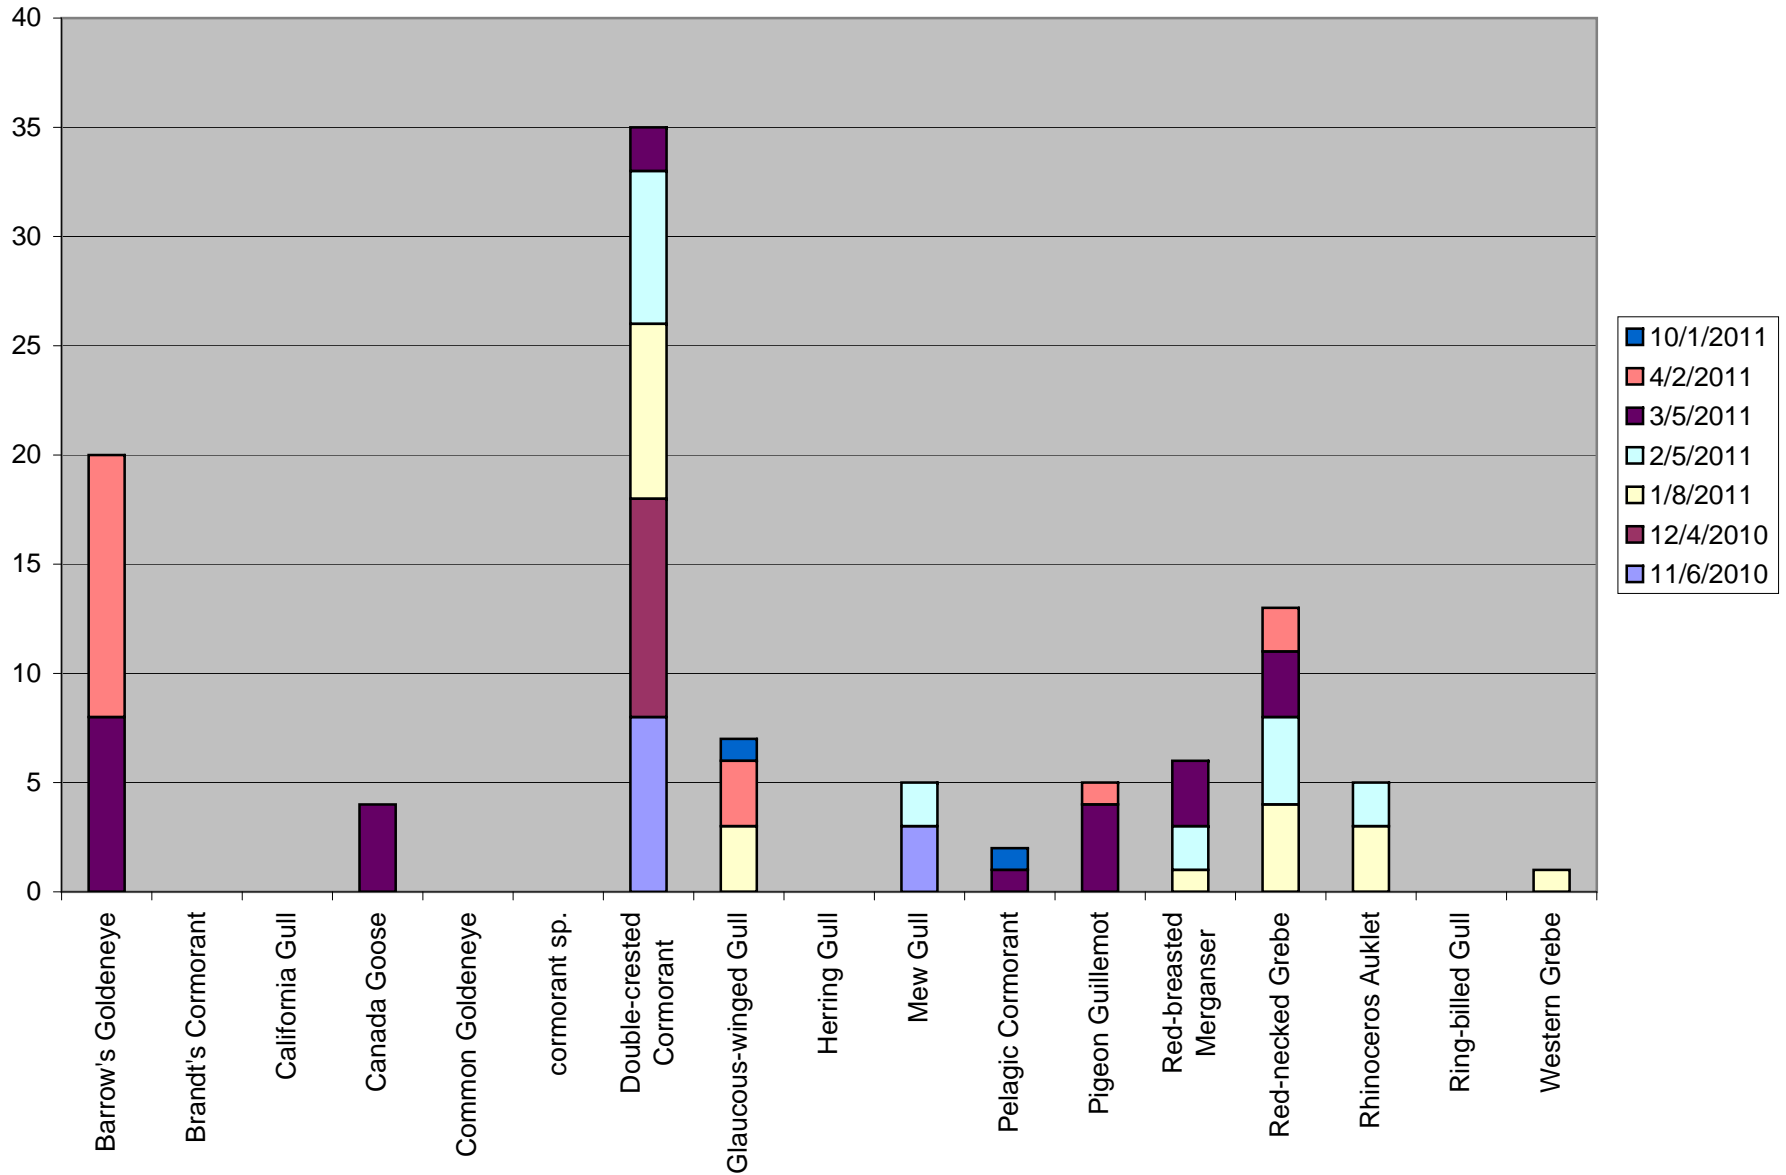

PSSS Site - Elliott Bay Water Taxi Pier

Puget Sound Seabird Survey
 October 2010 - April 2011
www.seabirdsurvey.org

Total number of birds by species recorded at site during survey season. Sightings color-coded by month. Species without counts were a. beyond the 300m survey boundary b. in flight and/or c. seen after the completion of the survey.